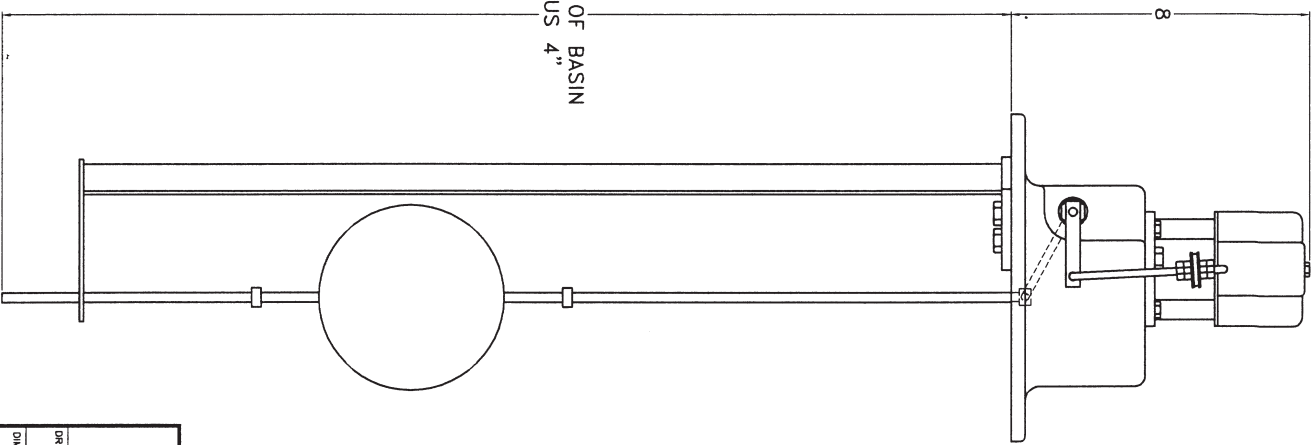

OPENING & BOLT DOWN PATTERN

DEPTH OF BASIN
MINUS 4"

SHIPCO®
SPUMPS

MANUFACTURED BY

SHIPPENSBURG PUMP COMPANY INC.

P.O. Box 279 Shippensburg, Pa. 17257

PHONE 717 532-7321 / FAX 717 532-7704

WWW.SHIPCO.PUMPS.COM

SHIPCO® IS A REGISTERED TRADEMARK OF SHIPPENSBURG PUMP CO., INC.

TYPE DUC
UNDERGROUND FLOAT SWITCH

DRAWN BY

J.B.

DATE

4/04

REVISION

1

DIMENSION PRINT

40085

Section DUC Page 0800