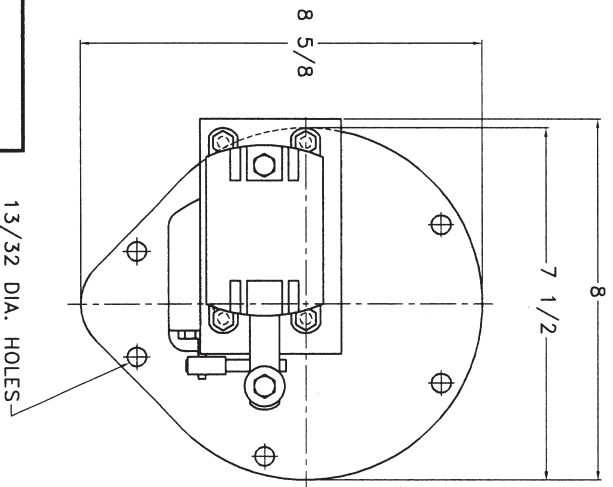

OPENING & BOLT DOWN PATTERN

DEPTH OF BASIN
MINUS 4"

SHIPCO®
SPUMPS

MANUFACTURED BY

SHIPPENSBURG PUMP COMPANY INC.

P.O. Box 279 Shippensburg, Pa. 17257

PHONE 717 532-7321 / FAX 717 532-7704

WWW.SHIPCO.PUMPS.COM

DIMENSION PRINT

40085

Section DUC Page 0800