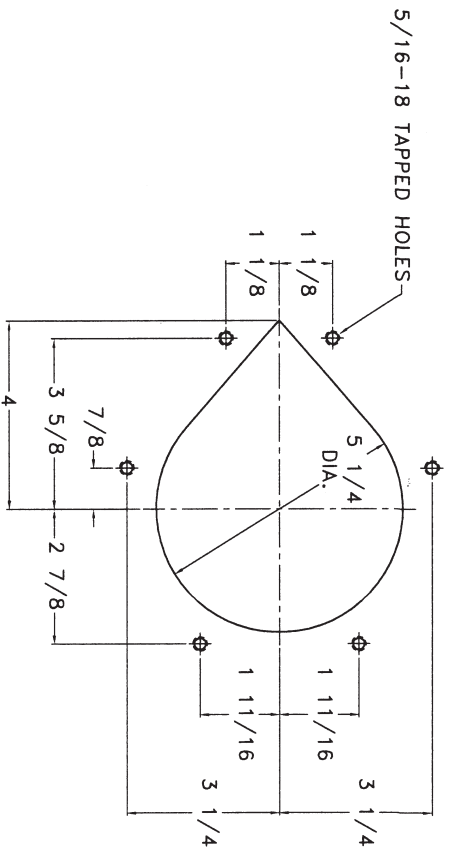

OPENING & BOLT DOWN PATTERN

DEPTH OF BASIN
MINUS 4"

SHIPCO®
SPUMPS

MANUFACTURED BY

SHIPPENSBURG PUMP COMPANY INC.

P.O. Box 279 Shippensburg, Pa. 17257

PHONE 717 532-7321 / FAX 717 532-7704

WWW.SHIPCO.PUMPS.COM

DIMENSION PRINT

40085

Section DUC Page 0800