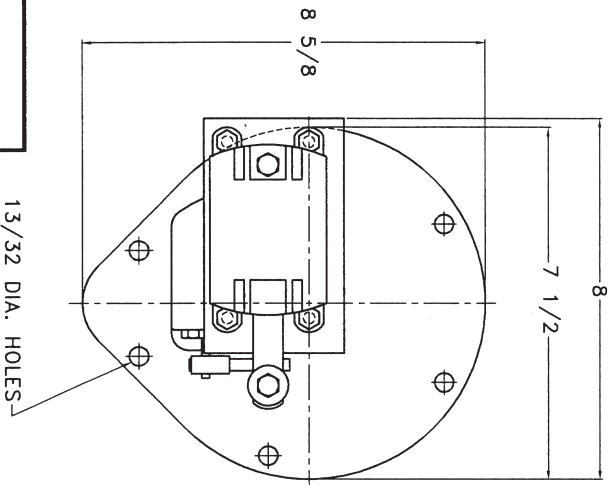

OPENING & BOLT DOWN PATTERN

DEPTH OF BASIN
MINUS 4"

SHIPCO®
SPUMPS

MANUFACTURED BY

SHIPPENSBURG PUMP COMPANY INC.

P.O. Box 279 Shippensburg, Pa. 17257

PHONE 717 532-7321 / FAX 717 532-7704

WWW.SHIPCO.PUMPS.COM

DIMENSION PRINT

40167

Section DUMC Page 0700