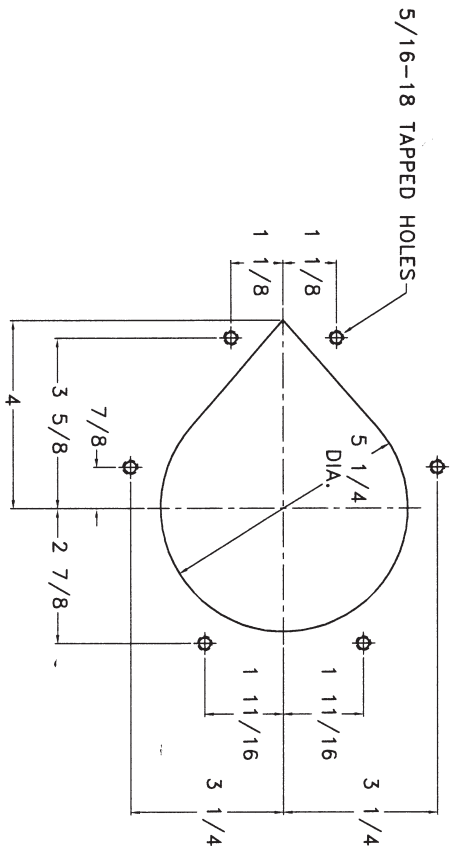

OPENING & BOLT DOWN PATTERN

DEPTH OF BASIN
MINUS 4"

SHIPCO®
SPUMPS

MANUFACTURED BY

SHIPPENSBURG PUMP COMPANY INC.

P.O. Box 279 Shippensburg, Pa. 17257

PHONE 717 532-7321 / FAX 717 532-7704

WWW.SHIPCO.PUMPS.COM

DIMENSION PRINT

40167

Section DUMC Page 0700