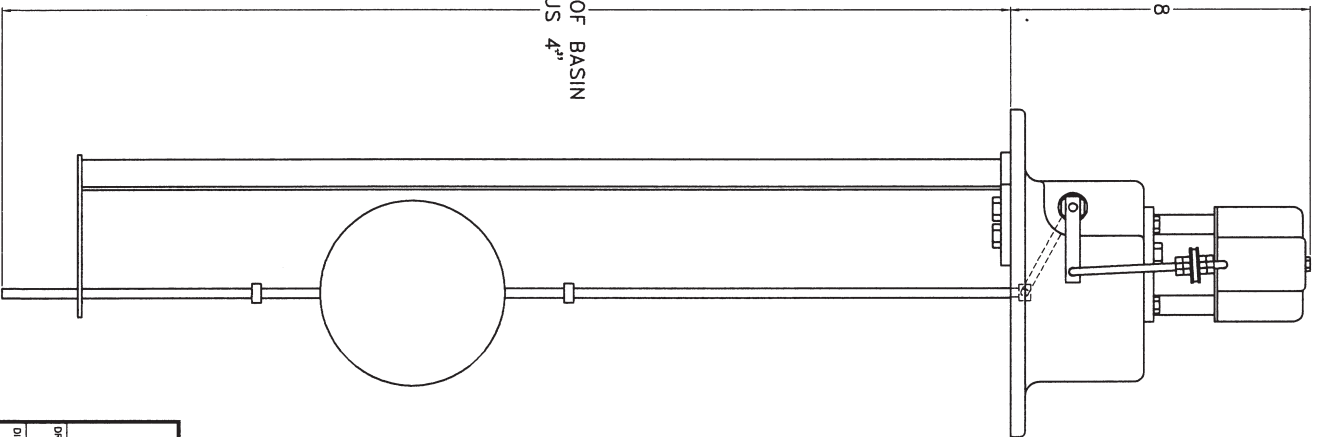

OPENING & BOLT DOWN PATTERN

DEPTH OF BASIN
MINUS 4"

SHIPCO®
SPUMPS

MANUFACTURED BY

SHIPPENSBURG PUMP COMPANY INC.

P.O. Box 279 Shippensburg, Pa. 17257

PHONE 717 532-7321 / FAX 717 532-7704

WWW.SHIPCO.PUMPS.COM

SHIPCO® IS A REGISTERED TRADEMARK OF SHIPPENSBURG PUMP CO., INC.

TYPE DUMC
UNDERGROUND FLOAT SWITCH

DRAWN BY

M. REED

DATE

4/04

REVISION

.0