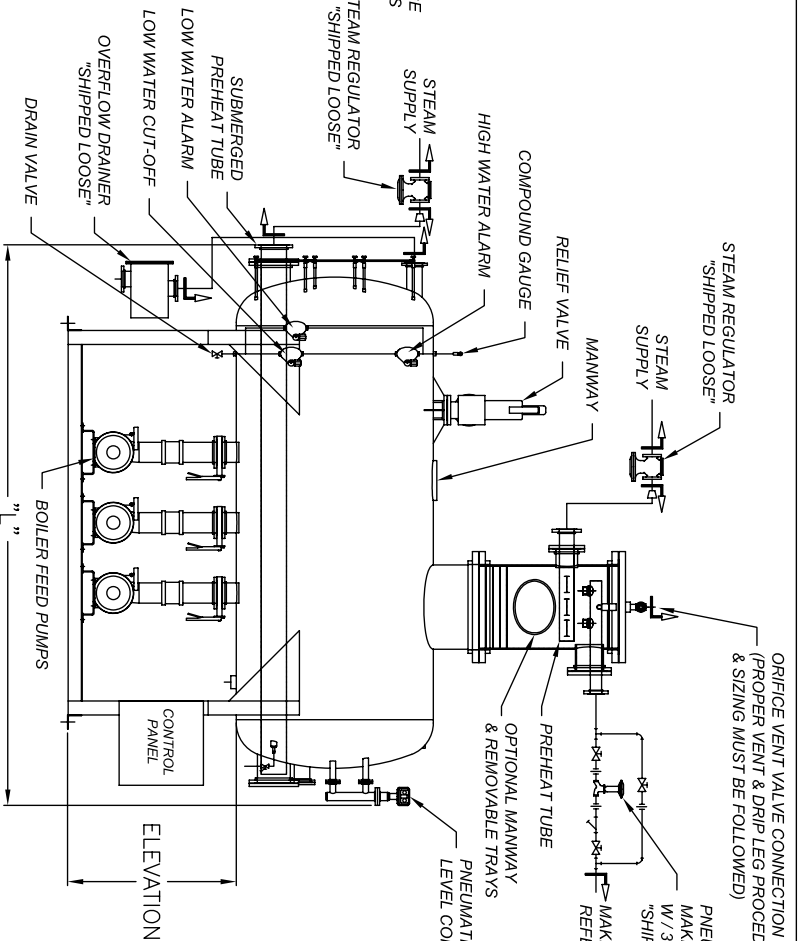

NOTE "A"  
 MAKE-UP CONNECTION IF SINGLE TANK DESIGN  
 TRANSFER CONNECTION IF TWO TANK DESIGN

SELECTED CAPACITIES AND OVERALL DIMENSIONS

STANDARD RECEIVER SIZE	NET WEIGHT GALLONS	SERVED SIZE		APPROXIMATE OVERALL DIMENSIONS *		
		lb/yr Steam	lb/yr Hotwater	Length	Width	Height
36 x 60	230	350	12,000	110	80	156
36 x 72	297	376	13,500	122	80	166
36 x 84	393	438	15,000	134	80	166
42 x 72	380	580	20,000	128	83	170
42 x 84	438	640	22,000	138	83	170
42 x 96	482	695	24,000	150	83	170
48 x 84	538	810	28,000	142	86	176
48 x 96	594	870	30,000	154	86	176
48 x 120	715	1,045	36,000	178	86	176
54 x 120	887	1,450	50,000	180	90	180
60 x 120	1,273	1,855	64,000	184	92	186
60 x 144	1,479	2,145	74,000	208	92	186
66 x 120	1,641	2,375	82,000	188	95	204
66 x 144	1,907	2,795	95,000	210	95	204
72 x 120	2,038	2,955	102,000	190	108	235
72 x 144	2,375	3,480	120,000	214	108	235
72 x 168	2,675	3,885	134,000	238	108	235
72 x 192	3,000	4,350	150,000	262	108	235
72 x 204	3,250	4,785	165,000	274	108	235
84 x 132	3,134	4,540	157,000	204	114	286
84 x 144	3,363	4,975	168,000	216	114	286
84 x 168	3,828	5,550	190,000	240	114	286
84 x 192	4,285	6,200	215,000	264	114	286
96 x 204	5,688	8,280	285,000	280	120	270
108 x 168	6,446	9,420	323,000	254	126	286
108 x 180	6,830	9,855	340,000	266	126	286
108 x 198	7,386	10,725	370,000	284	126	286
108 x 216	7,886	11,595	400,000	302	126	286
108 x 234	8,430	12,465	430,000	320	126	286

DRAWING FOR REFERENCE USE ONLY  
 "H" DIMENSION BASED ON 48" ELEVATION  
 INDICATES WHERE SHIPCO PIPING ENDS  
 \* ALL DIMENSIONS ARE APPROXIMATE

NOTE "A"  
 MAKE-UP CONNECTION IF SINGLE TANK DESIGN  
 TRANSFER CONNECTION IF TWO TANK DESIGN  
 \* BASE FOOTPRINT IS APPROXIMATE AND VARIES DEPENDING ON PUMP SELECTION. CONSULT FACTORY FOR CUSTOMIZATION.

DRAWN BY	DATE	REVISION
S.A.D.	3/09	.1
DIMENSION PRINT#	40305	