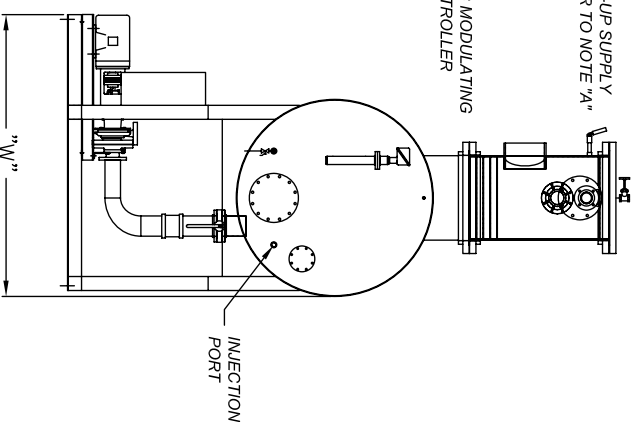

NOTE "A"  
 MAKE-UP CONNECTION IF SINGLE TANK DESIGN  
 TRANSFER CONNECTION IF TWO TANK DESIGN

SELECTED CAPACITIES AND OVERALL DIMENSIONS

STANDARD RECEIVER SIZE	NET WEIGHT GALLONS	SERVED SIZE		APPROXIMATE OVERALL DIMENSIONS *		
		lb/yr Steam	lb/yr Hotwater	Length	Width	Height
36 x 60	230	350	12,000	110	80	156
36 x 72	297	376	13,500	122	80	166
36 x 84	393	438	15,000	134	80	166
42 x 72	380	580	20,000	128	83	170
42 x 84	438	640	22,000	138	83	170
42 x 96	482	695	24,000	150	83	170
48 x 84	538	810	28,000	142	86	176
48 x 96	594	870	30,000	154	86	176
48 x 120	715	1,045	36,000	178	86	176
54 x 120	887	1,450	50,000	180	90	180
60 x 120	1,273	1,855	64,000	184	92	186
60 x 144	1,479	2,145	74,000	208	92	186
66 x 120	1,641	2,375	82,000	188	95	204
66 x 144	1,907	2,795	95,000	210	95	204
72 x 120	2,038	2,955	102,000	190	108	235
72 x 144	2,375	3,480	120,000	214	108	235
72 x 168	2,675	3,885	134,000	238	108	235
72 x 192	3,000	4,350	150,000	262	108	235
72 x 204	3,250	4,785	165,000	274	108	235
84 x 132	3,134	4,540	157,000	204	114	286
84 x 144	3,363	4,975	168,000	216	114	286
84 x 168	3,828	5,550	190,000	240	114	286
84 x 192	4,285	6,200	215,000	264	114	286
96 x 204	5,688	8,280	285,000	280	120	270
108 x 168	6,446	9,420	323,000	254	126	286
108 x 180	6,830	9,855	340,000	266	126	286
108 x 198	7,386	10,725	370,000	284	126	286
108 x 216	7,886	11,595	400,000	302	126	286
108 x 234	8,430	12,465	430,000	320	126	286

DRAWING FOR REFERENCE USE ONLY  
 "H" DIMENSION BASED ON 48" ELEVATION  
 INDICATES WHERE SHIPCO PIPING ENDS  
 \* ALL DIMENSIONS ARE APPROXIMATE

NOTE "A"  
 MAKE-UP CONNECTION IF SINGLE TANK DESIGN  
 TRANSFER CONNECTION IF TWO TANK DESIGN  
 \* BASE FOOTPRINT IS APPROXIMATE AND VARIES DEPENDING ON PUMP SELECTION. CONSULT FACTORY FOR CUSTOMIZATION.

DRAWN BY	DATE	REVISION
S.A.D.	3/09	.1
DIMENSION PRINT#	40305	