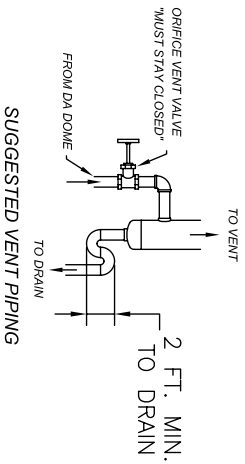

NOTE "A"  
 MAKE-UP CONNECTION IF SINGLE TANK DESIGN  
 TRANSFER CONNECTION IF TWO TANK DESIGN

SELECTED CAPACITIES AND OVERALL DIMENSIONS

STANDARD RECEIVER SIZE	NET WEIGHT GALLONS	SERVED SIZE		APPROXIMATE OVERALL DIMENSIONS *		
		lb/yr Steam	lb/yr Hotwater	Length	Width	Height
36 x 60	230	350	12,000	110	80	156
36 x 72	297	376	13,500	122	80	166
36 x 84	393	438	15,000	134	80	166
42 x 72	380	580	20,000	128	83	170
42 x 84	438	640	22,000	138	83	170
42 x 96	482	695	24,000	150	83	170
48 x 84	538	810	28,000	142	86	176
48 x 96	594	870	30,000	154	86	176
48 x 120	715	1,045	36,000	178	86	176
54 x 120	887	1,450	50,000	180	90	180
60 x 120	1,273	1,855	64,000	184	92	186
60 x 144	1,479	2,145	74,000	208	92	186
66 x 120	1,641	2,375	82,000	188	95	204
66 x 144	1,907	2,795	95,000	210	95	204
72 x 120	2,038	2,955	102,000	190	108	235
72 x 144	2,375	3,480	120,000	214	108	235
72 x 168	2,675	3,885	134,000	238	108	235
72 x 192	3,000	4,350	150,000	262	108	235
72 x 204	3,250	4,785	165,000	274	108	235
84 x 132	3,134	4,540	157,000	204	114	286
84 x 144	3,363	4,975	168,000	216	114	286
84 x 168	3,828	5,550	190,000	240	114	286
84 x 192	4,285	6,200	215,000	264	114	286
96 x 204	5,688	8,280	285,000	280	120	270
108 x 168	6,446	9,420	323,000	254	126	286
108 x 180	6,830	9,855	340,000	266	126	286
108 x 198	7,386	10,725	370,000	284	126	286
108 x 216	7,886	11,595	400,000	302	126	286
108 x 234	8,430	12,465	430,000	320	126	286

DRAWING FOR REFERENCE USE ONLY  
 "H" DIMENSION BASED ON 48" ELEVATION  
 INDICATES WHERE SHIPCO PIPING ENDS  
 \* ALL DIMENSIONS ARE APPROXIMATE

NOTE "A"  
 MAKE-UP CONNECTION IF SINGLE TANK DESIGN  
 TRANSFER CONNECTION IF TWO TANK DESIGN  
 \* BASE FOOTPRINT IS APPROXIMATE AND VARIES DEPENDING ON PUMP SELECTION. CONSULT FACTORY FOR CUSTOMIZATION.

DRAWN BY	DATE	REVISION
S.A.D.	3/09	.1
DIMENSION PRINT#	40305	