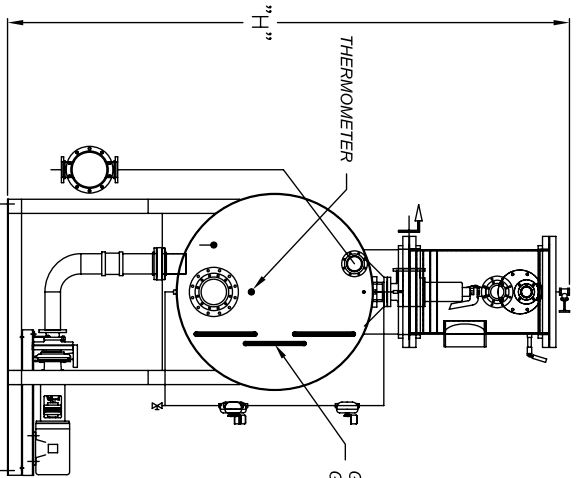

NOTE "A"  
 MAKE-UP CONNECTION IF SINGLE TANK DESIGN  
 TRANSFER CONNECTION IF TWO TANK DESIGN

SELECTED CAPACITIES AND OVERALL DIMENSIONS

STANDARD RECEIVER SIZE	NET WEIGHT GALLONS	SERVED SIZE		APPROXIMATE OVERALL DIMENSIONS *		
		lb/yr Steam	lb/yr Hotwater	Length	Width	Height
36 x 60	230	350	12,000	110	80	156
36 x 72	297	376	13,500	122	80	166
36 x 84	393	438	15,000	134	80	166
42 x 72	380	580	20,000	128	83	170
42 x 84	438	640	22,000	138	83	170
42 x 96	482	695	24,000	150	83	170
48 x 84	538	810	28,000	142	86	176
48 x 96	594	870	30,000	154	86	176
48 x 120	715	1,045	36,000	178	86	176
54 x 120	887	1,450	50,000	180	90	180
60 x 120	1,273	1,855	64,000	184	92	186
60 x 144	1,479	2,145	74,000	208	92	186
66 x 120	1,641	2,375	82,000	188	95	204
66 x 144	1,907	2,795	95,000	210	95	204
72 x 120	2,038	2,955	102,000	190	108	235
72 x 144	2,375	3,480	120,000	214	108	235
72 x 168	2,675	3,885	134,000	238	108	235
72 x 192	3,000	4,350	150,000	262	108	235
72 x 204	3,250	4,785	165,000	274	108	235
84 x 132	3,134	4,540	157,000	204	114	286
84 x 144	3,363	4,975	168,000	216	114	286
84 x 168	3,828	5,550	190,000	240	114	286
84 x 192	4,285	6,200	215,000	264	114	286
96 x 204	5,688	8,280	285,000	280	120	270
108 x 168	6,446	9,420	323,000	254	126	286
108 x 180	6,830	9,855	340,000	266	126	286
108 x 198	7,386	10,725	370,000	284	126	286
108 x 216	7,886	11,595	400,000	302	126	286
108 x 234	8,430	12,465	430,000	320	126	286

DRAWING FOR REFERENCE USE ONLY  
 "H" DIMENSION BASED ON 48" ELEVATION  
 INDICATES WHERE SHIPCO PIPING ENDS  
 \* ALL DIMENSIONS ARE APPROXIMATE

NOTE "A"  
 MAKE-UP CONNECTION IF SINGLE TANK DESIGN  
 TRANSFER CONNECTION IF TWO TANK DESIGN  
 \* BASE FOOTPRINT IS APPROXIMATE AND VARIES DEPENDING ON PUMP SELECTION. CONSULT FACTORY FOR CUSTOMIZATION.

DRAWN BY	DATE	REVISION
S.A.D.	3/09	.1
DIMENSION PRINT#	40305	